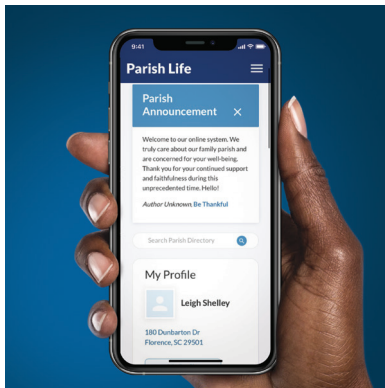

Let's get connected.

Start using our Parish Life parishioner portal today!

-  Update your personal information
-  Follow parish announcements
-  Look up other parishioners
-  Manage contributions
-  View parish activities and Mass times