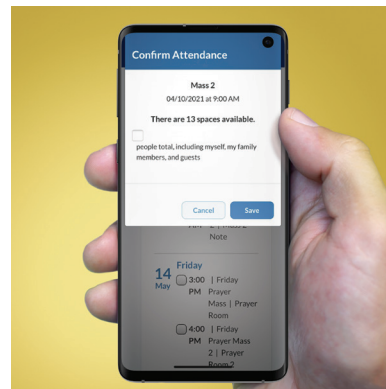

Let's get connected.

Start using our Parish Life parishioner portal today!

-  Update your personal information
-  Follow parish announcements
-  Look up other parishioners
-  Manage contributions
-  View parish activities and Mass times