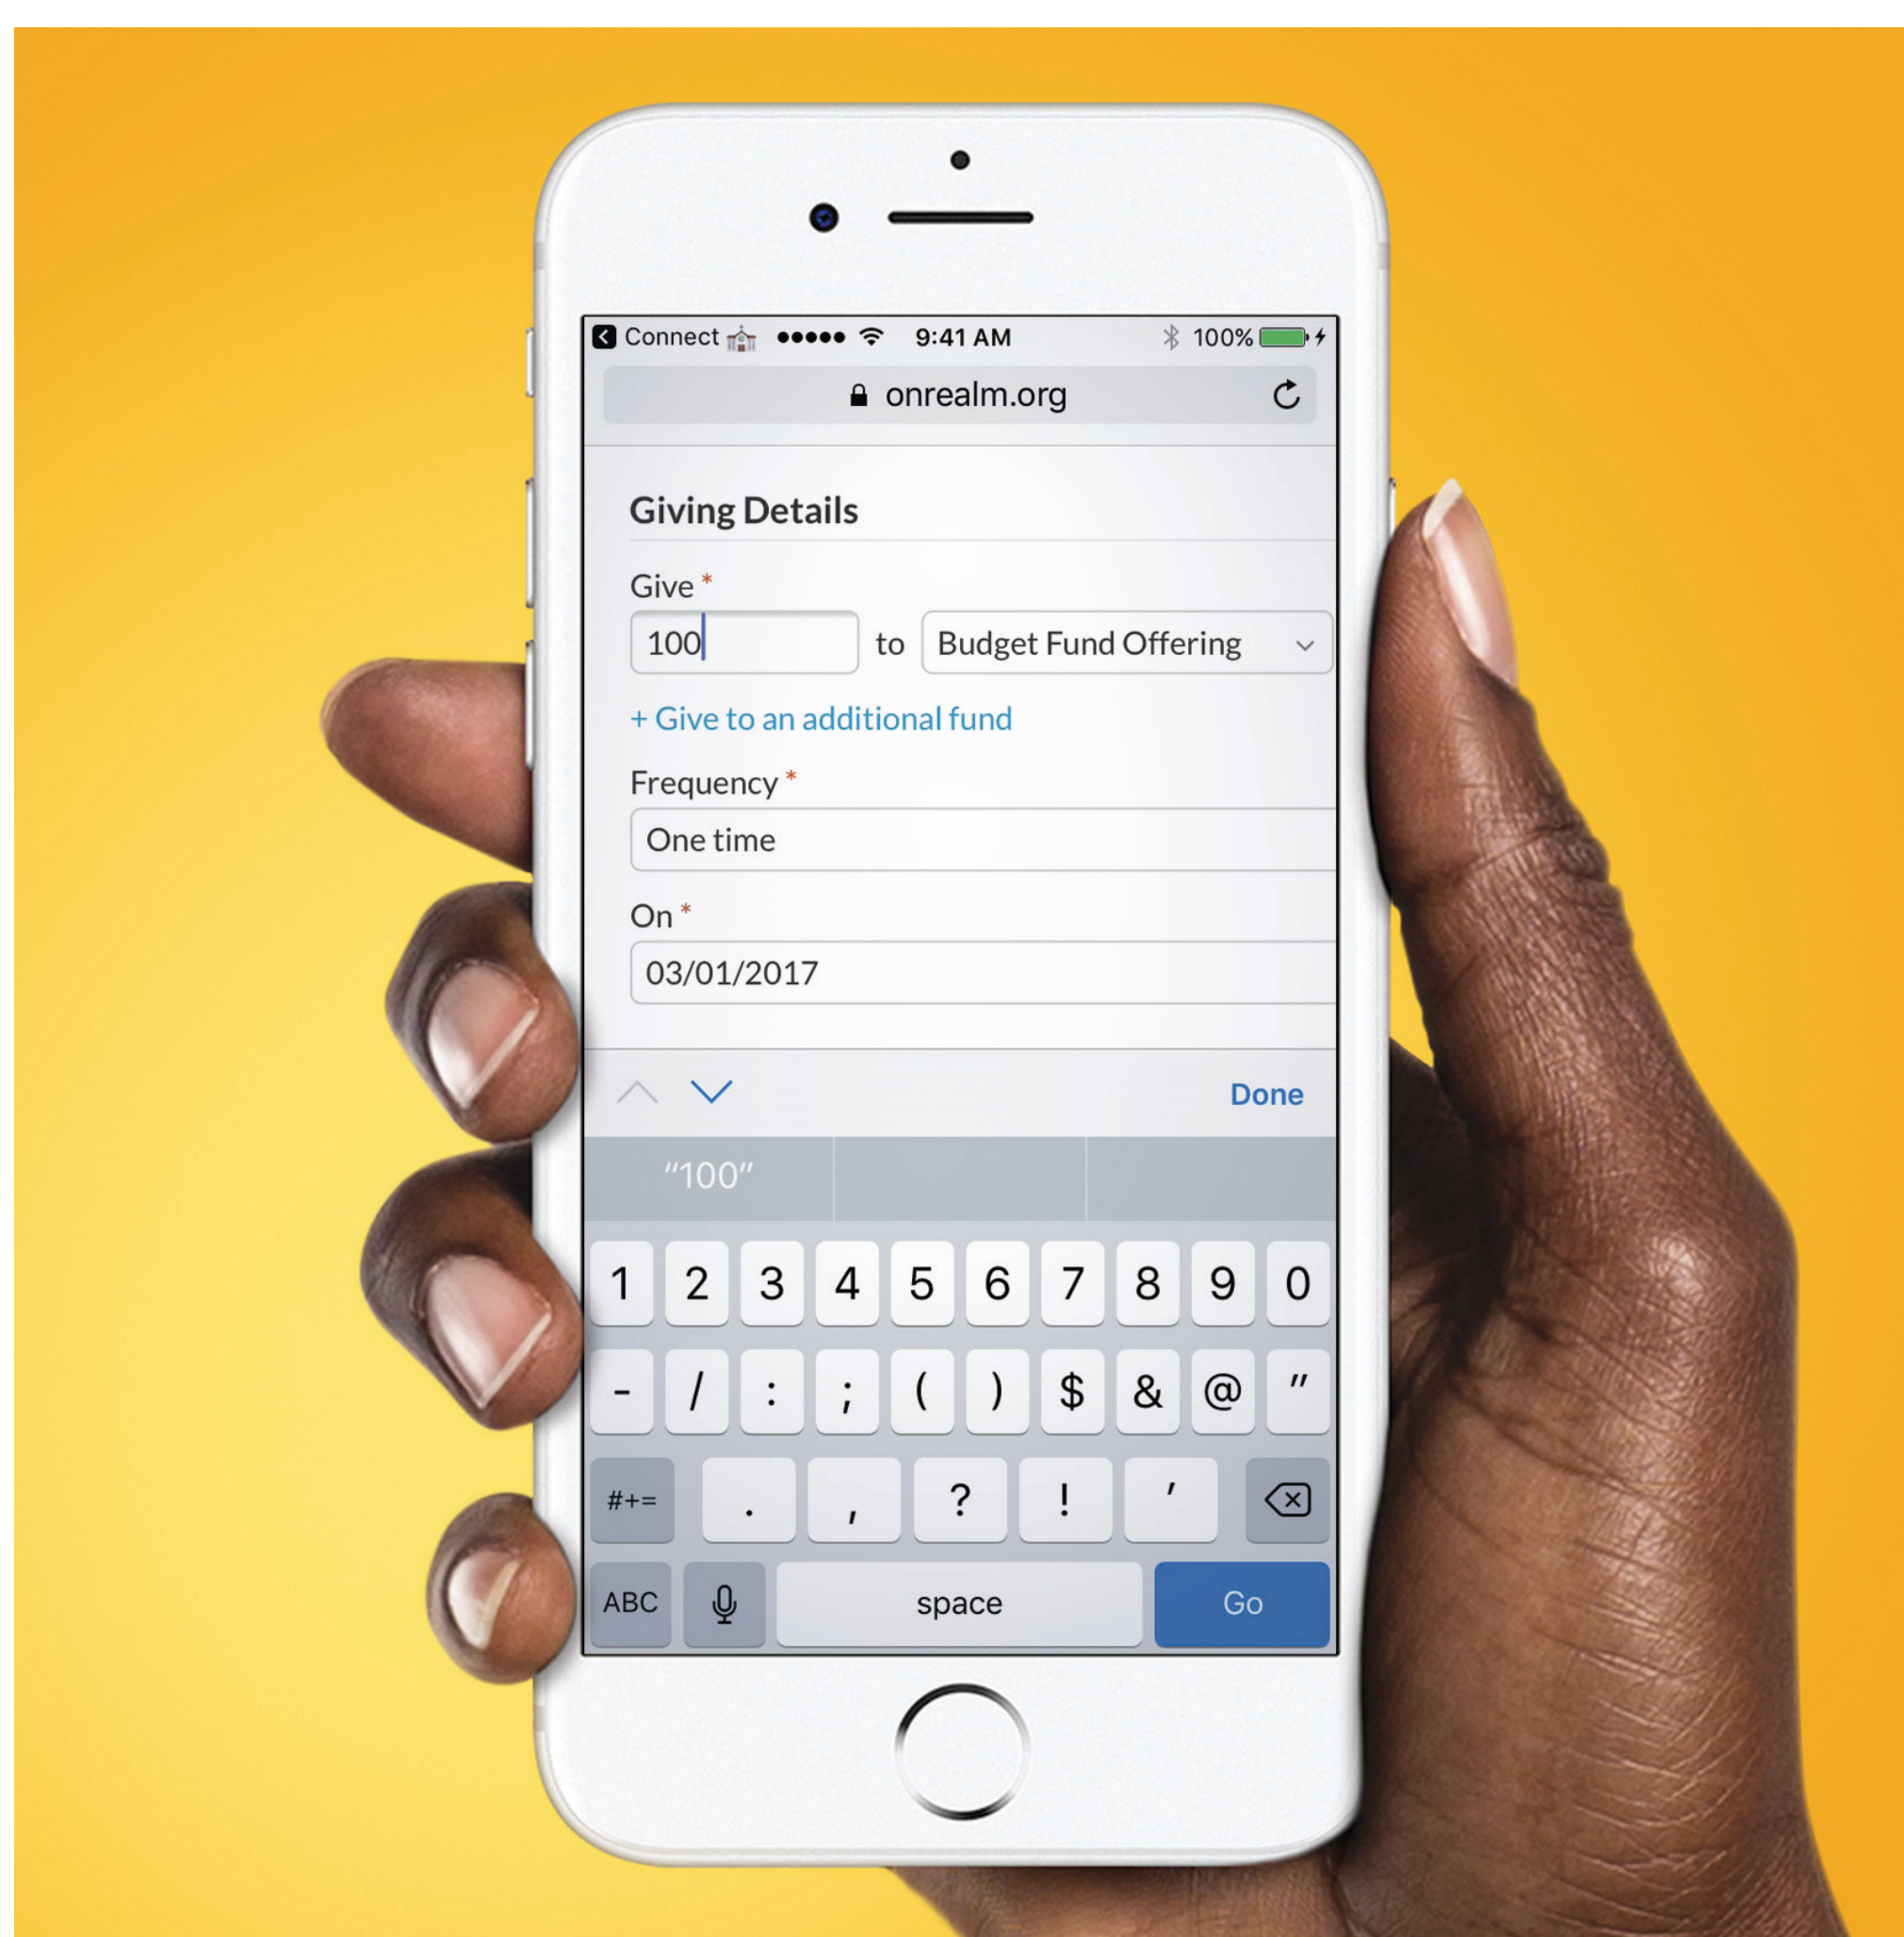

# Giving made easy!

Download our Connect app today.

- 🖱️ one click
- 🕒 24/7/365
- 🔍 track all gifts
- 📅 recurring
- 📄 pledges
- ☀️ special offerings

Let's get connected. ✨

Realm® Connect