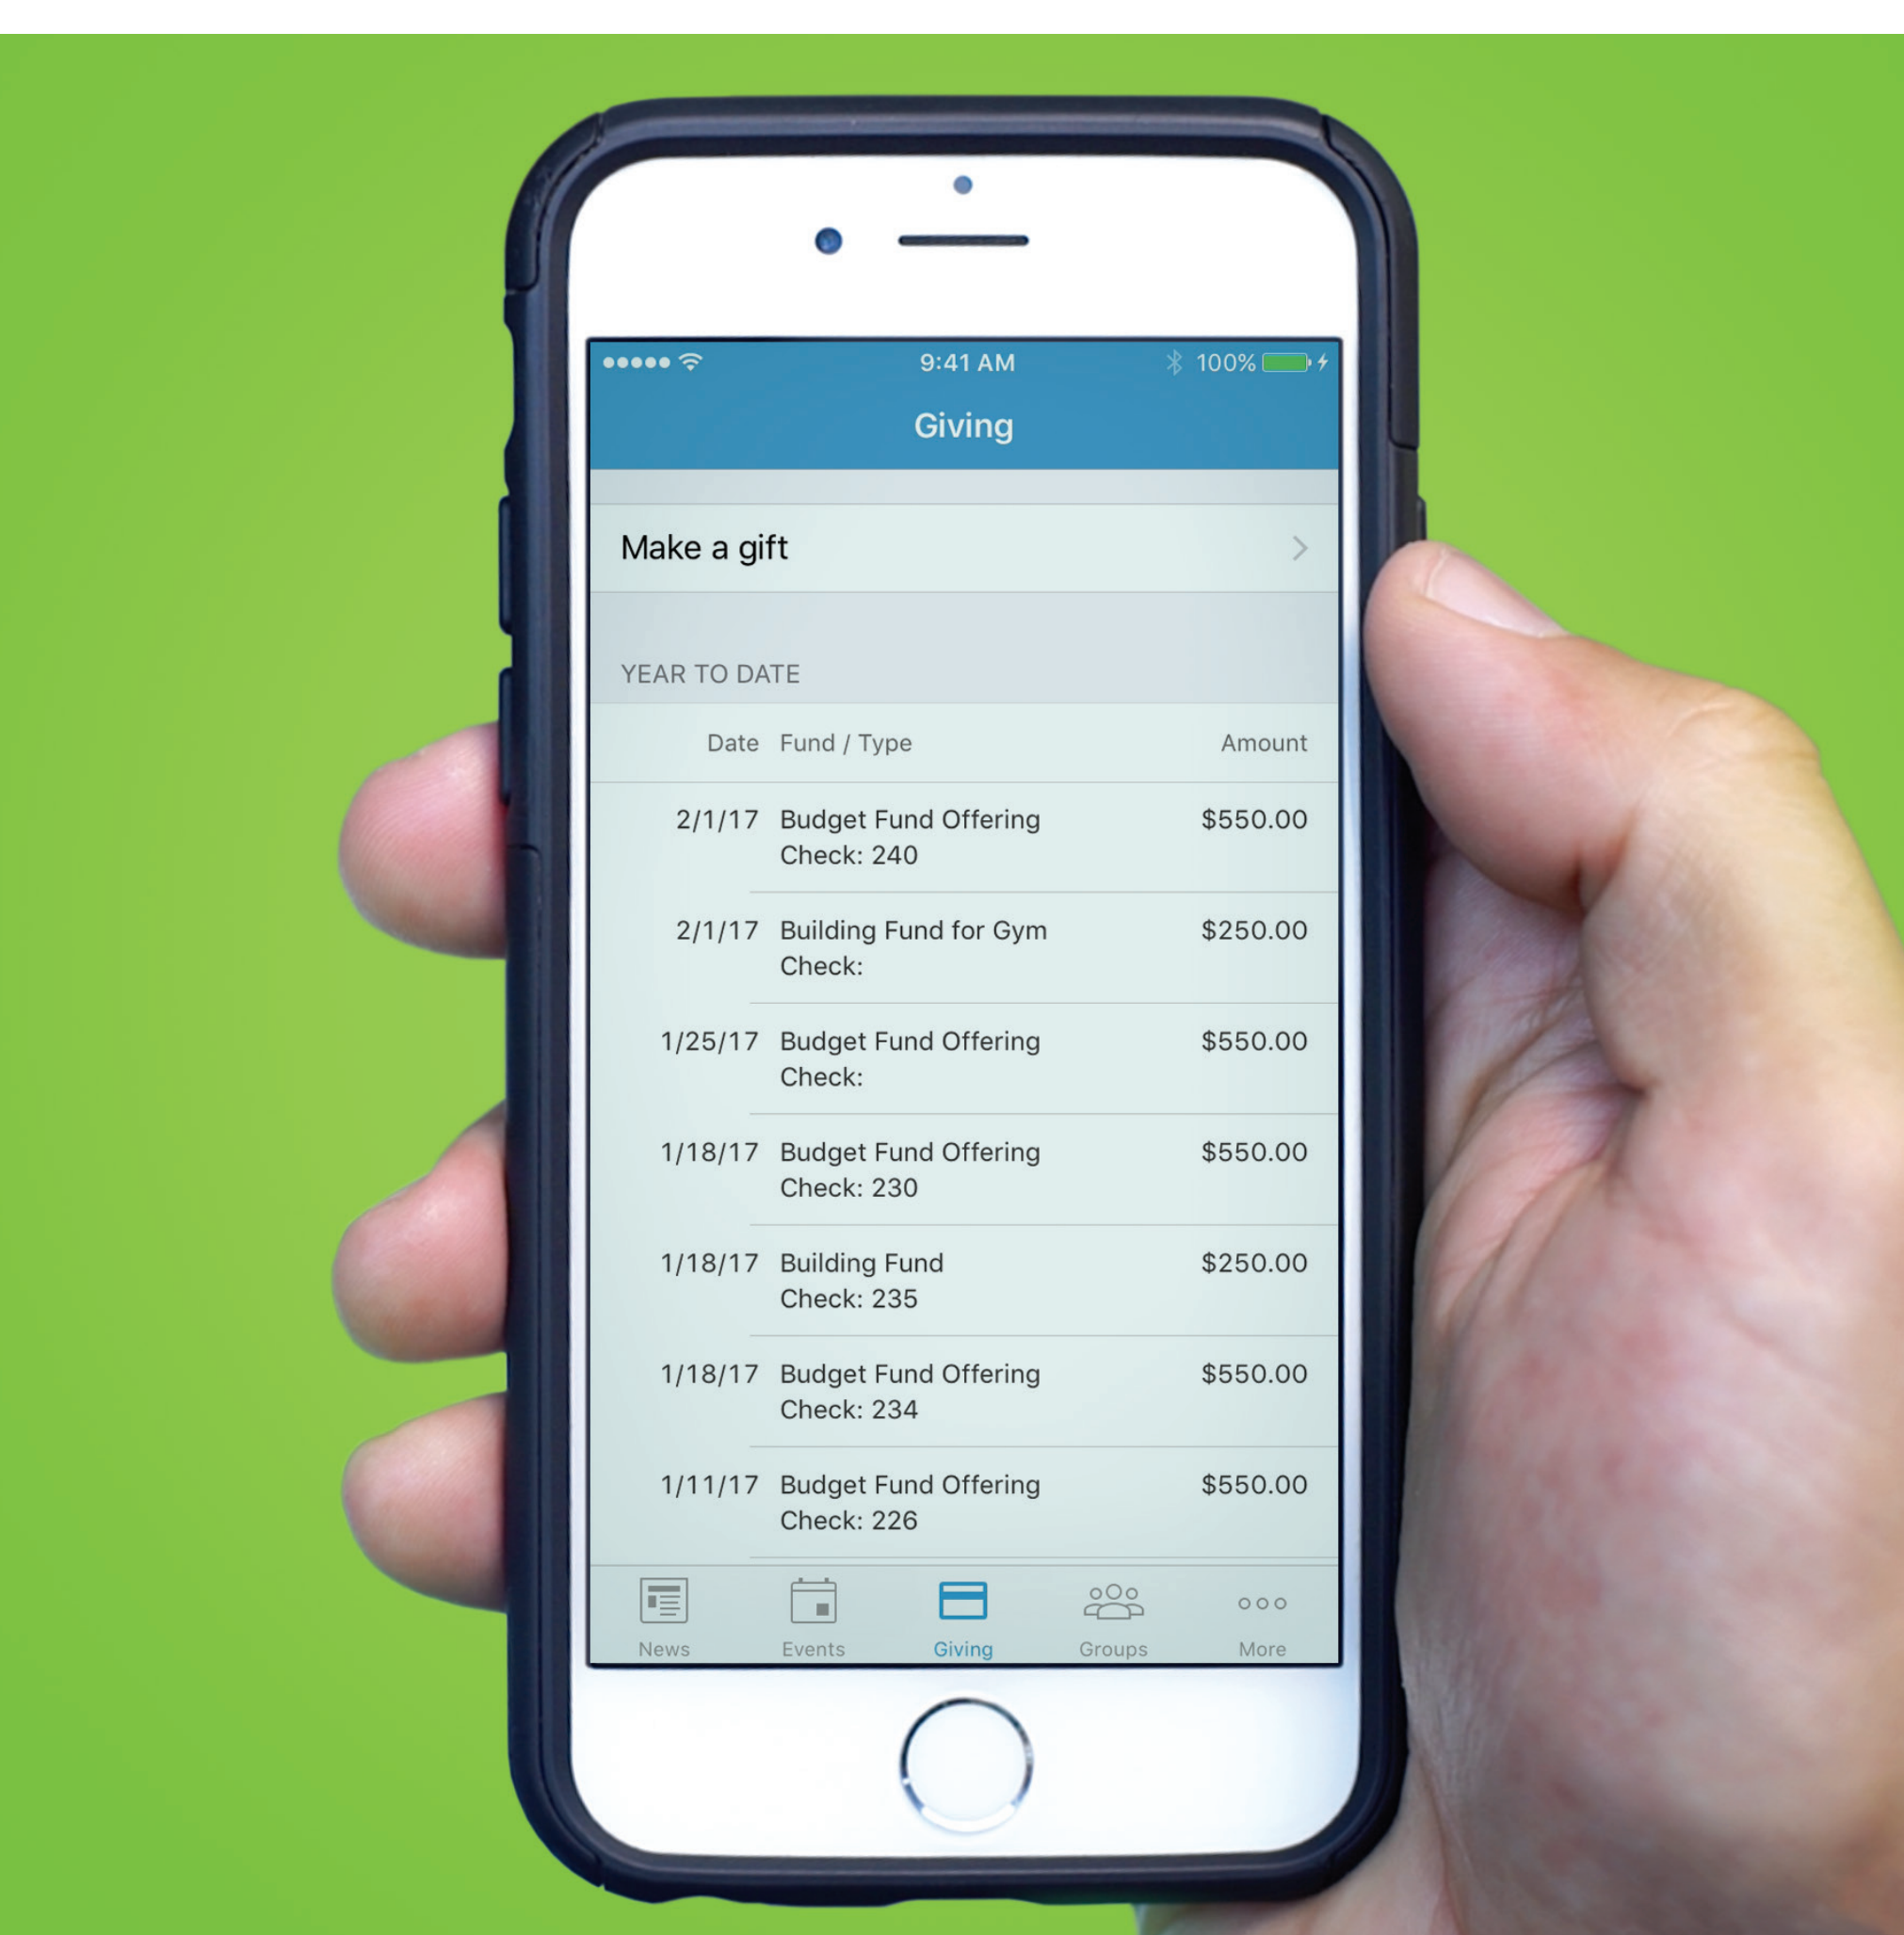

# Giving made easy!

Download our Connect app today.

- 🖱️ one click
- 🕒 24/7/365
- 🔍 track all gifts
- 📅 recurring
- 📄 pledges
- ☀️ special offerings

Let's get connected. ✨

Realm® Connect